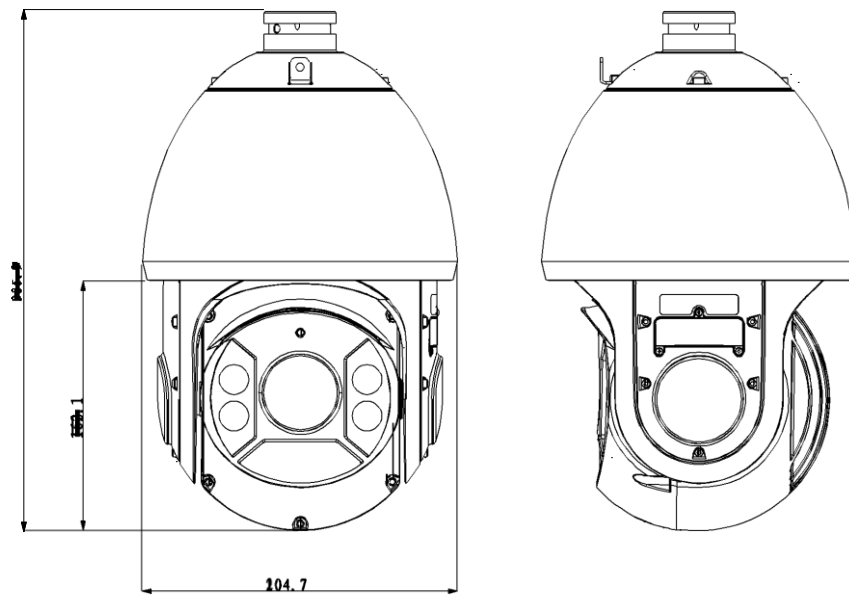

RS485	1
Alarm	2/1 channel In/Out
General	
Power Supply	AC 24V/3A (±10%)
Power Consumption	10.5W, 26W (IR on, Heater on)
Working Environment	-40°C ~ 60°C / Less than 90% RH
Ingress Protection	IP66
Vandal Resistance	N/A
Dimensions	Φ204.7(mm) x 359.9(mm)
Weight	7.5kg

Dimensions (mm)