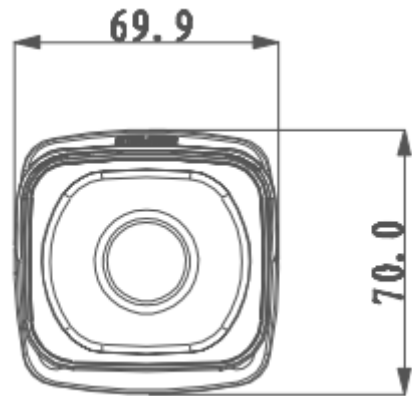

Now:

Accessories (optional)

PFA121	PFA152	PFA151