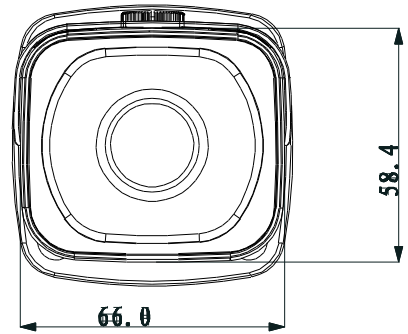

Dimensions (mm)