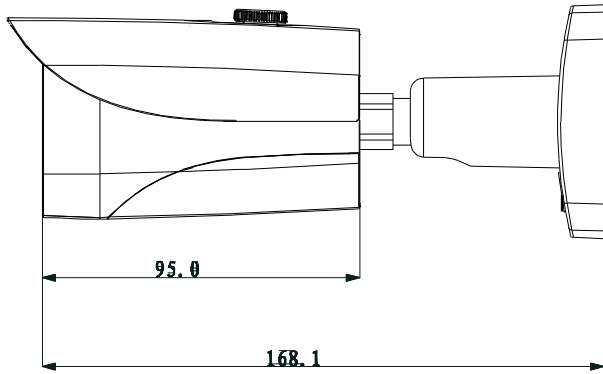

Dimensions (mm)