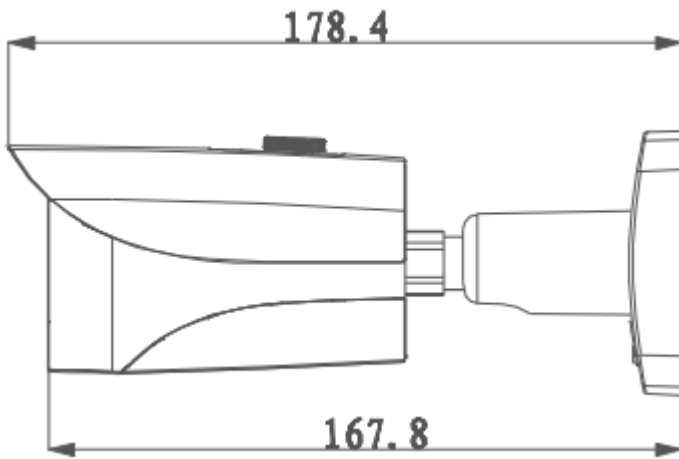

Now:

Accessories (optional)

PFA121	PFA152	PFA151