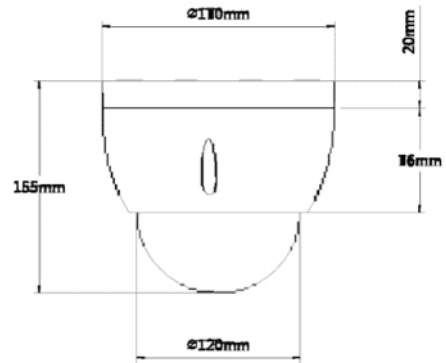

SD42212S-HN