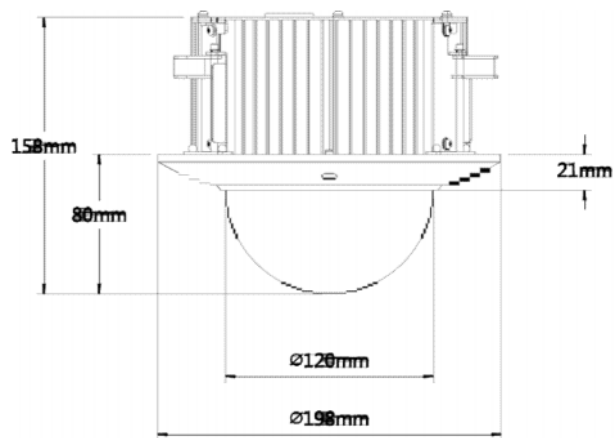

Bit Rate	H.264: 448K ~ 8192Kbps, MJPEG: 56K ~ 20480Kbps		
Audio			
Compression	G.711a / G.711u (32kbps) / PCM (128kbps)		
Interface	1/1 channel In/Out		
Network			
Ethernet	RJ-45 (10/100Base-T)		
Protocol	IPv4/IPv6, HTTP, HTTPS, SSL, TCP/IP, UDP, UPnP, ICMP, IGMP, SNMP, RTSP, RTP, SMTP, NTP, DHCP, DNS, PPPOE, DDNS, FTP, IP Filter, QoS, Bonjour		
ONVIF	ONVIF Profile S		
Max. User Access	20 users		
Smart Phone	iPhone, iPad, Android, Windows Phone		
Auxiliary Interface			
Memory Slot	Micro SD, Max 64GB		
RS485	N/A		
Alarm	2/1 channel In/Out		
General			
Power Supply	AC24V/1.5A (±10%), POE+(802.3at)		
Power Consumption	12W, 22W(Heater on)	12W	
Working Environment	-40°C ~ 60°C / Less than 90% RH	-10°C ~ 60°C / Less than 90% RH	
Ingress Protection	IP66	N/A	
Vandal Resistance	IK10 (optional)		
Dimensions	Φ186mm×234mm	Φ170mm×155mm	Φ198mm×158mm
Weight	2.3Kg	1.8Kg	2.3Kg

Dimensions (mm)

SD40212S-HN

SD42212S-HN

SD42C212S-HN

Accessories

SD40212S-HN

		
DH-PFB300S	DH-PFA110	Power Supply

Accessories (Optional)