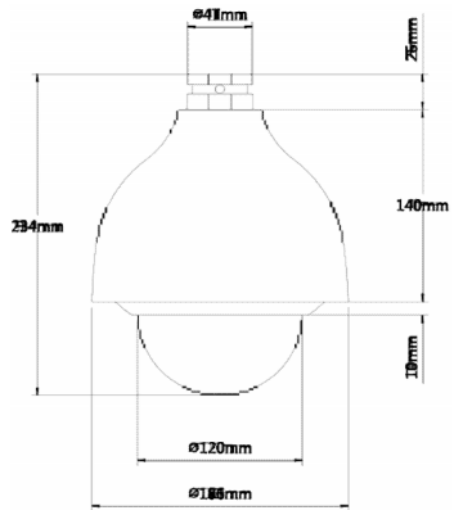

Product Specifications

SD40/42/42C212S-HN

Technical Specifications:

Model	SD40212S-HN	SD42212S-HN	SD42C212S-HN
Camera			
Image Sensor	1/3" Exmor CMOS		
Effective Pixels	1944(H) x 1092(V), 2 Megapixels		
Horizontal Resolution	>1000TVL		
Scanning System	Progressive		
Electronic Shutter Speed	1/3s ~1/30,000s		
Min. Illumination	Color: 0.05 Lux/F1.6, B/W: 0.005Lux/F1.6		
S/N Ratio	More than 55dB		
Camera Features			
Day/Night	Auto(ICR) / Color / B/W		
Backlight Compensation	BLC / HLC / DWDR (Digital WDR)		
White Balance	Auto, ATW, Indoor, Outdoor, Manual		
Gain Control	Auto / Manual		
Noise Reduction	2D / 3D		
Privacy Masking	Up to 24 areas		
Digital Zoom	16x		
Lens			
Focal Length	5.1 mm~61.2mm (12x Optical zoom)		
Max Aperture	F1.2~ F2.1		
Focus Control	Auto / Manual		
Angle of View	51.3° ~ 4.64°		
Close Focus Distance	100mm~1000mm		
PTZ			
Pan/Tilt Range	Pan: 0° ~ 360° endless; Tilt: -2° ~ 90°, auto flip 180°		
Manual Control Speed	Pan: 0.1° ~ 300°/s; Tilt: 0.1° ~120°/s		
Preset Speed	Pan: 300°/s; Tilt:200°/s		
Preset	80(DH-SD) , 255(Pelco-P/D)		
PTZ Mode	5 Pattern, 8 Tour, 5 Auto Scan, Auto Pan		
Speed Setup	Human-oriented focal length/ speed adaptation		
Power up Action	Auto restore to previous PTZ and lens status after power failure		
Idle Motion	Activate Preset/Pan/Scan/Tour/Pattern if there is no command in the specified period		
Protocol	DH-SD (Auto recognition)		
Video			
Compression	H.264 / MJPEG		
Resolution	1080P(1920×1080)/720P(1280×720)/D1(704×576/704×480)/CIF(352×288/352×240)		
Frame Rate	Main Stream	1080P/D1 (1 ~ 25/30fps) /720P(1~50/60fps)	
	Sub Stream	D1/CIF(1 ~ 25/30fps)	

Dimensions (mm)

SD40212S-HN

SD42212S-HN

SD42C212S-HN

Accessories

SD40212S-HN

		
DH-PFB300S	DH-PFA110	Power Supply

Accessories (Optional)