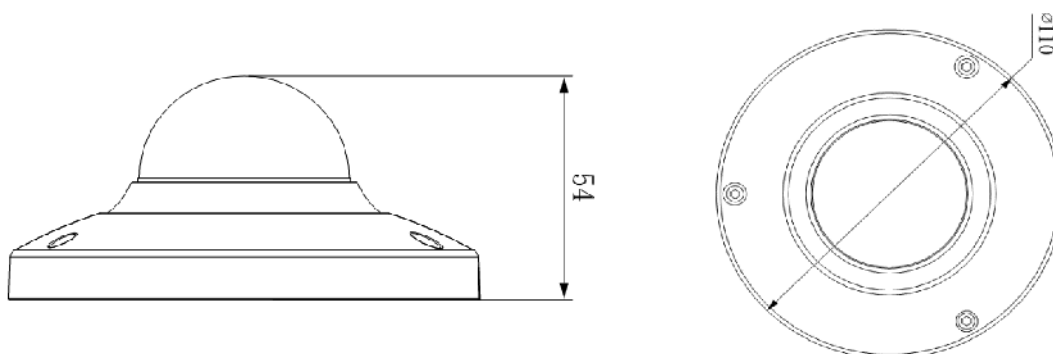

### Technical Specifications

<b>Model</b>	<b>IPC-HDB4300C-(A)</b>	
<b>Camera</b>		
Image Sensor	1/3" 3Megapixel progressive scan CMOS	
Effective Pixels	2052(H)x1536(V)	
Scanning System	Progressive	
Electronic Shutter Speed	Auto/Manual 1/3(4)~1/10000	
Min. Illumination	0.01lux/F1.2(color)	
S/N Ratio	More than 50db	
Video Output	N/A	
<b>Camera Features</b>		
Max. IR LEDs Length	N/A	
Day/Night	Auto(Electronic)/Color/B/W	
Backlight Compensation	Off/BLC/HLC/DWDR	
White Balance	Auto/Manual	
Gain Control	Auto/Manual	
Noise Reduction	3D	
Privacy Masking	Up to 4 areas	
<b>Lens</b>		
Focal Length	3.6mm (2.8mm,6mm optional)	
Max Aperture	F1.8	
Focus Control	Manual	
Angle of View	H:71.9°(89.8°/53.5°)	
Lens Type	Fixed lens	
Mount Type	Board-in Type	
<b>Video</b>		
Compression	H.264/ MJPEG	
Resolution	3.0M(2048x1536)/1080P(1920x1080) / 720P(1280x720) / D1(704x576/704x480) / CIF(352x288/352x240)	
Frame Rate	Main Stream	3M(1~20fps)/1080P/720P(1 ~ 25/30fps)
	Sub Stream	D1/CIF(1 ~ 25/30fps)
Bit Rate	H.264: 32K ~ 8192Kbps	
<b>Audio</b>		
Compression	G.711a/G.711u/PCM(-A)	
Interface	Built-in Mic(-A)	
<b>Network</b>		
Ethernet	RJ-45 (10/100Base-T)	
Wi-Fi	N/A	
Protocol	IPv4/IPv6, HTTP, HTTPS, SSL, TCP/IP, UDP, UPnP, ICMP, IGMP, SNMP, RTSP, RTP, SMTP, NTP, DHCP, DNS, PPPOE, DDNS, FTP, IP Filter, QoS, Bonjour	
ONVIF	ONVIF Profile S	
Max. User Access	20 users	

### Dimensions (mm)