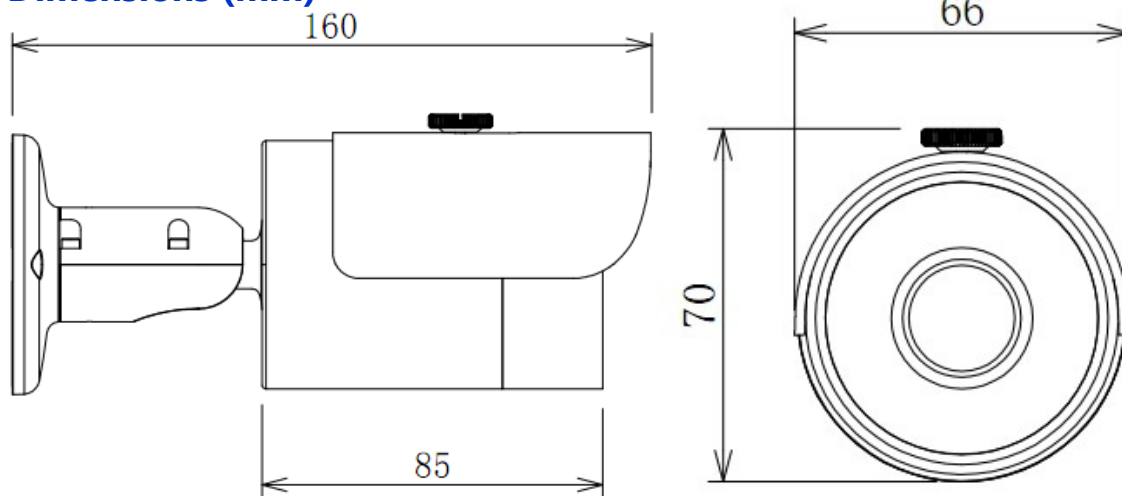

Technical Specifications

Model	IPC-HFW4300S	
Camera		
Image Sensor	1/3" 3Megapixel progressive scan CMOS	
Effective Pixels	2052(H)x1536(V)	
Scanning System	Progressive	
Electronic Shutter Speed	Auto/Manual, 1/3(4)~1/10000s	
Min. Illumination	0.01Lux/F1.2 (Color), 0.005Lux/F1.2(B/W); 0Lux/F1.2(IR on)	
S/N Ratio	More than 50dB	
Video Output	N/A	
Camera Features		
Max. IR LEDs Length	30m	
Day/Night	Auto(ICR)/Color/B/W	
Backlight Compensation	BLC / HLC / DWDR	
White Balance	Auto/Manual	
Gain Control	Auto/Manual	
Noise Reduction	3D	
Privacy Masking	Up to 4 areas	
Lens		
Focal Length	3.6mm (6mm,8mm optional)	
Max Aperture	F1.6	
Focus Control	Manual	
Angle of View	H: 71.9°(45.3°/33.2°)	
Lens Type	Fixed lens	
Mount Type	Board-in Type	
Video		
Compression	H.264/ MJPEG	
Resolution	3.0M(2048×1536)/1080P(1920×1080) / 720P(1280×720) / D1(704×576/704×480) /CIF(352×288/352×240)	
Frame Rate	Main Stream	3M(1~20fps)/1080P/720P(1 ~ 25/30fps)
	Sub Stream	D1/CIF(1 ~ 25/30fps)
Bit Rate	H.264: 32K ~ 8192Kbps	
Audio		
Compression	N/A	
Interface	N/A	
Network		
Ethernet	RJ-45 (10/100Base-T)	
Wi-Fi	N/A	
Protocol	IPv4/IPv6, HTTP, HTTPS, SSL, TCP/IP, UDP, UPnP, ICMP, IGMP, SNMP, RTSP, RTP, SMTP, NTP, DHCP, DNS, PPPOE, DDNS, FTP, IP Filter, QoS, Bonjour	
ONVIF	ONVIF Profile S	
Max. User Access	20 users	

Product Specifications

IPC-HFW4300S

Smart Phone	iPhone, iPad, Android, Windows Phone
Auxiliary Interface	
Memory Slot	N/A
RS485	N/A
Alarm	N/A
PIR Sensor Range	N/A
General	
Power Supply	DC12V, PoE (802.3af)
Power Consumption	<5W
Working Environment	-20°C~+60°C, Less than 95% RH
Ingress Protection	IP66
Vandal Resistance	N/A
Dimensions	70mm×66mm×160mm
Weight	0.5kg

Dimensions (mm)

Accessories(optional)