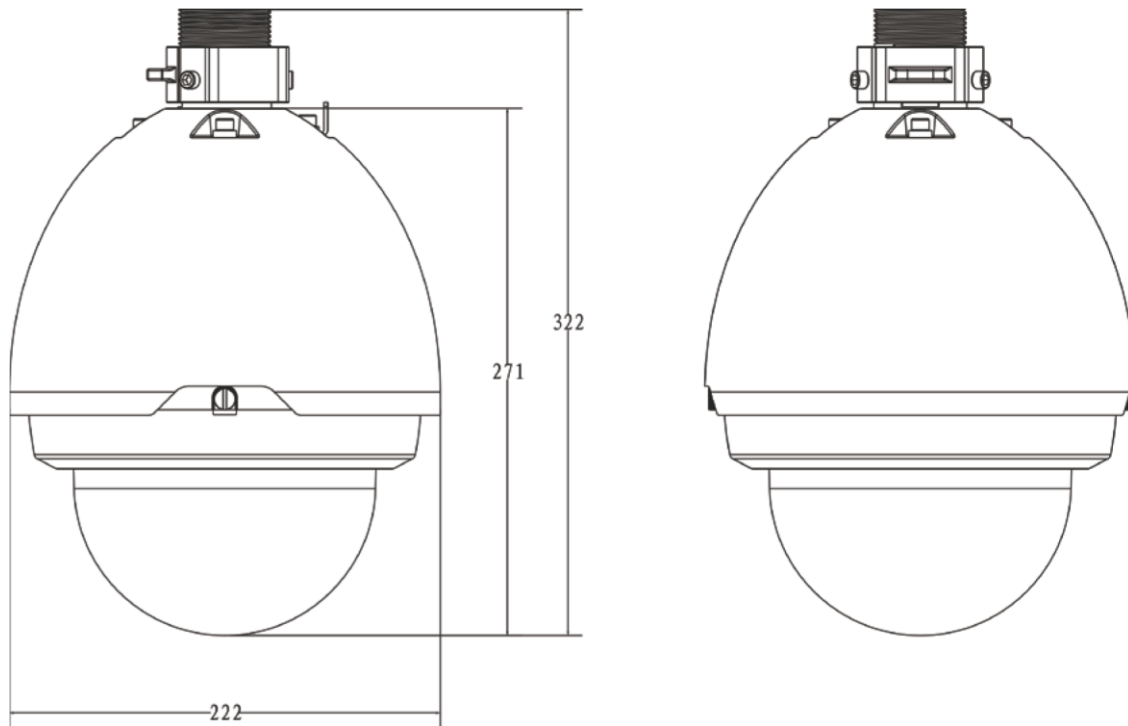

PRODUCT SPECIFICATIONS

DH-SD6582 82A-HN

2Mp Full HD Network PTZ Dome Camera

Features

- 4.7mm ~ 94.0mm(20x)optical zoom
- H.264 & MJPEG dual-stream encoding
- Max 25/30fps@1080p resolution
- WDR(DWDR), Day/Night(ICR), DNR (2D&3D),Auto iris, Auto focus, AWB, AGC,BLC
- Multiple network monitoring: Web viewer, CMS(DSS/PSS) & DMSS
- Max 400 °/s pan speed, 360° endless pan rotation

PRODUCT SPECIFICATIONS

- Up to 255 presets, 5 auto scan, 8 tour, 5 pattern
- Built-in 7/2 alarm in/out
- Support intelligent 3D positioning with DH-SD protocol
- Micro SD memory, IP67, easy installation

Dimensions (mm)

PRODUCT SPECIFICATIONS

Technical Specifications

Model	DH-SD6582-HN	DH-SD6582A-HN
Camera		
Image Sensor	1/3" Exmor CMOS	
Effective Pixels	1944(H) x 1092(V), 2 Megapixels	
Scanning System	Progressive	
Electronic Shutter Speed	1/1 ~ 1/10,000s	1/1 ~ 1/30,000s
Min. Illumination	Color: 0.5 lux@F1.6 B/W: 0.095 lux@F1.6	Color: 0.05Lux@F1.6 B/W: 0.005Lux@F1.6
S/N Ratio	More than 50dB	
Video Output	BNC(1.0Vp-p/75Ω), PAL / NTSC	
Camera Features		
Day/Night	Auto(ICR) / Color / B/W	
Backlight Compensation	BLC / HLC / WDR	BLC / HLC / DWDR (Digital WDR)
White Balance	Auto, ATW, Indoor, Outdoor, Manual	
Gain Control	Auto / Manual	
Noise Reduction	2D / 3D	
Privacy Masking	Up to 24 areas	
Digital Zoom	12x	16x
Lens		
Focal Length	4.7mm ~ 94.0mm(20x Optical zoom)	
Max Aperture	F1.6 ~ F3.5	
Focus Control	Auto / Manual	
Angle of View	H: 58.2° ~ 2.9°	H: 55.4° ~ 2.9°
Close Focus Distance	10mm ~ 800mm	10mm ~ 1000mm
PTZ		
Pan/Tilt Range	Pan: 0° ~ 360° endless; Tilt: -2° ~ 90°, auto flip 180°	
Manual Control Speed	Pan: 0.1° ~ 300°/s; Tilt: 0.1° ~ 250°/s	
Preset Speed	Pan: 400°/s; Tilt: 300°/s	
Preset	80(DH-SD), 255(Pelco-P/D)	
PTZ Mode	5 Pattern, 8 Tour, Auto Pan, Auto Scan	
Speed Setup	Human-oriented focal length/ speed adaptation	

PRODUCT SPECIFICATIONS

Weight	5.0kg
--------	-------